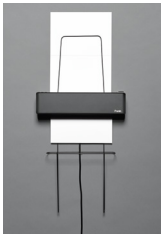

WS 01 – Weather Station
ECAL/Kevin Gouriou

WP 01 – Wall Printer
ECAL/Nadine Schaub

Receive your print like an envelope in a letter box through a modest and unobtrusive wall mountable printer. Through rethinking the cartridge system this b/w printer's size is adequately optimised and designed for simple use.

Votre impression vous parvient telle une enveloppe dans une boîte aux lettres grâce à cette discrète imprimante fixée au mur. Le système de cartouche a été repensé pour optimiser au maximum la taille de cette imprimante noir/blanc, conçue avant tout pour sa simplicité d'utilisation.