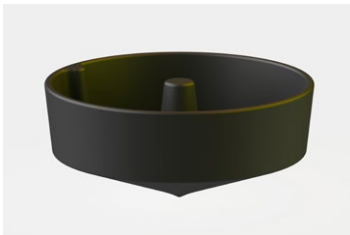

Pen
Tomás Alonso
Rendering: Camille Blin

Spinning Top
Nicholai Wiig Hansen
Rendering: Camille Blin